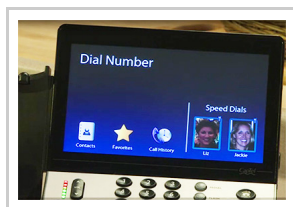

### CapTel 840/840i/880i

Three Speed Dial buttons let you dial the phone number with the touch of a button.

[Setting up and Using Speed Dial](#)

[Larger view >](#)

### CapTel 2400i

Your Speed Dial options appear on the display every time you lift the handset to dial. You can even add a photo to each Speed Dial number to dial by picture.

[Adding a Contact to Speed Dial](#)  
[Dialing a Speed Dial Contact](#)  
[Add a Photo to Speed Dial Contact](#)